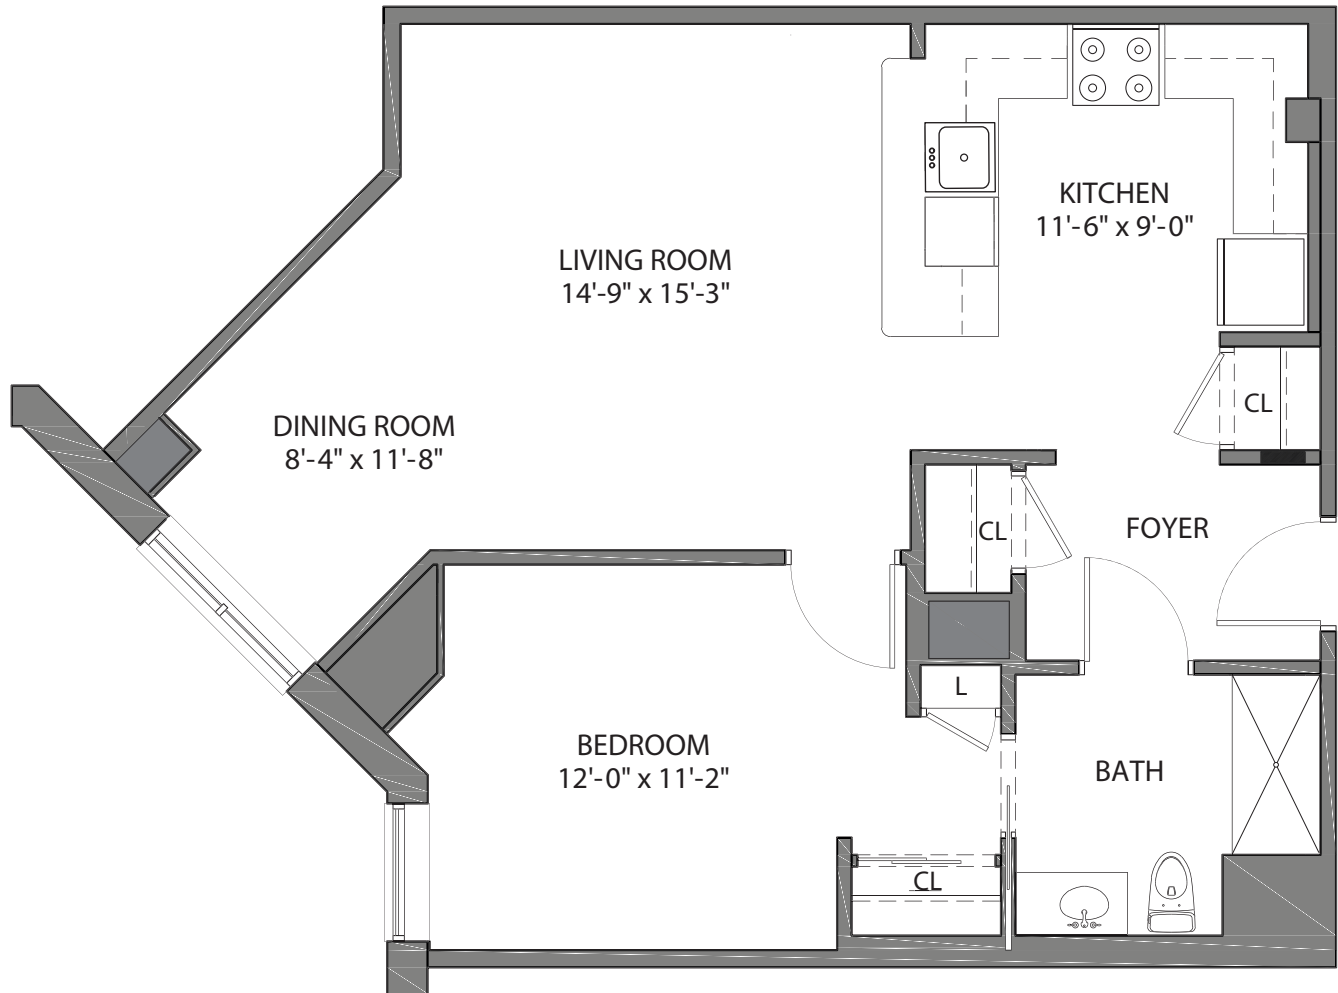

Aspen

Aspen symbolizes an oasis

One Bedroom

One Bath

825 Square Feet*

matherlifeways®
Mather Place

Aspen | Hickory | Chestnut | Spruce | Walnut

*Square footage and room dimensions subject to change without notice.