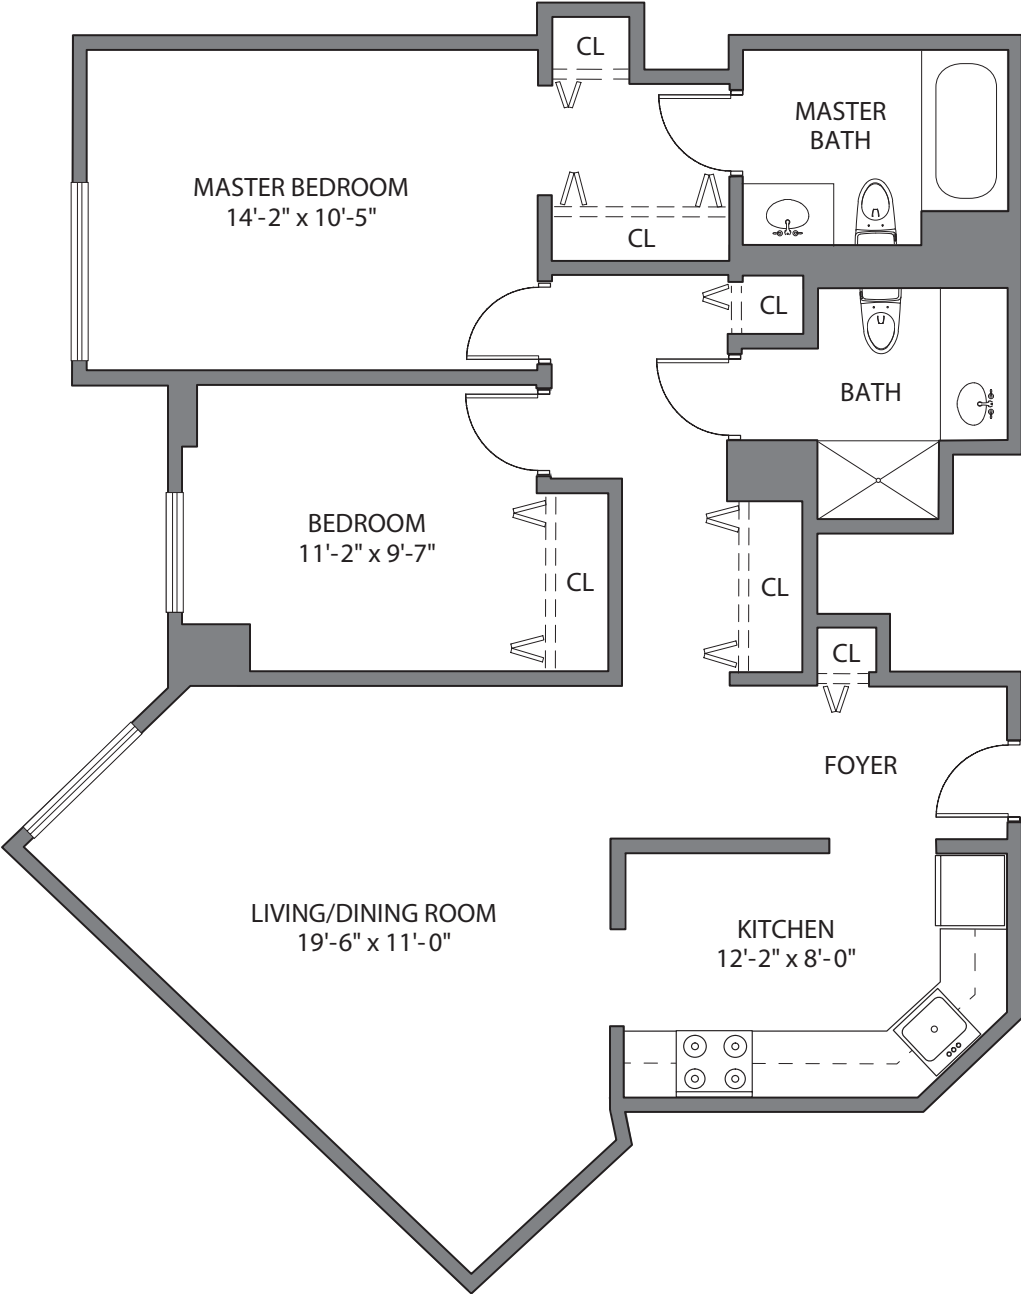

# Cedar

*Cedar symbolizes protection*

Two Bedroom  
Two Bath  
952 Square Feet\*

\*Square footage and room dimensions subject to change without notice.